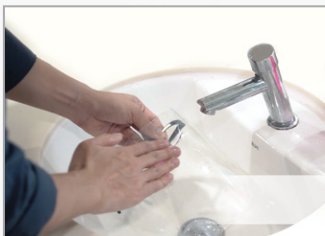

FACEPROTECT+

FaceProtect+ is a face shield designed to protect against fluid splashes for both indoor and outdoor use.

Use

- 1 Wash hands with soap and water
- 2 Adjust frame to preferred length
- 3 Fit visor on frame, holding only the edges of visor
- 4 Don the face shield
- 5 Bspectacled users may wear the frame in front of or behind spectacles depending on personal comfort
- 6 Wear a cap for added protection